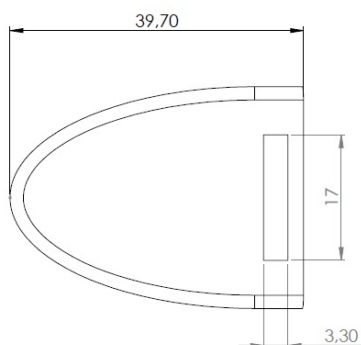

PRODUCT SHEET

Description:

Edge Striker For Single Door Lock "Badge", Chrome Pl, With Knock In Pins $\varnothing 5 \times 9 \text{ mm}$

Item number:

14.09.515-0

Units	Box	Carton	HS Code	Barcode
Pcs.	24	480	8301600090	 5704866048774