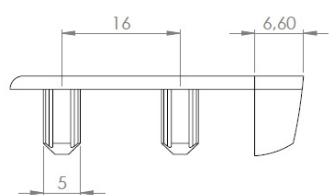

PRODUCT SHEET

Description:

Edge Striker For Single Door Lock "Badge", Chrome Pl, With Knock In Pins $\varnothing 5 \times 9 \text{ mm}$

Item number:

14.09.515-0

Units	Box	Carton	HS Code	Barcode
Pcs.	24	480	8301600090	 5704866048774